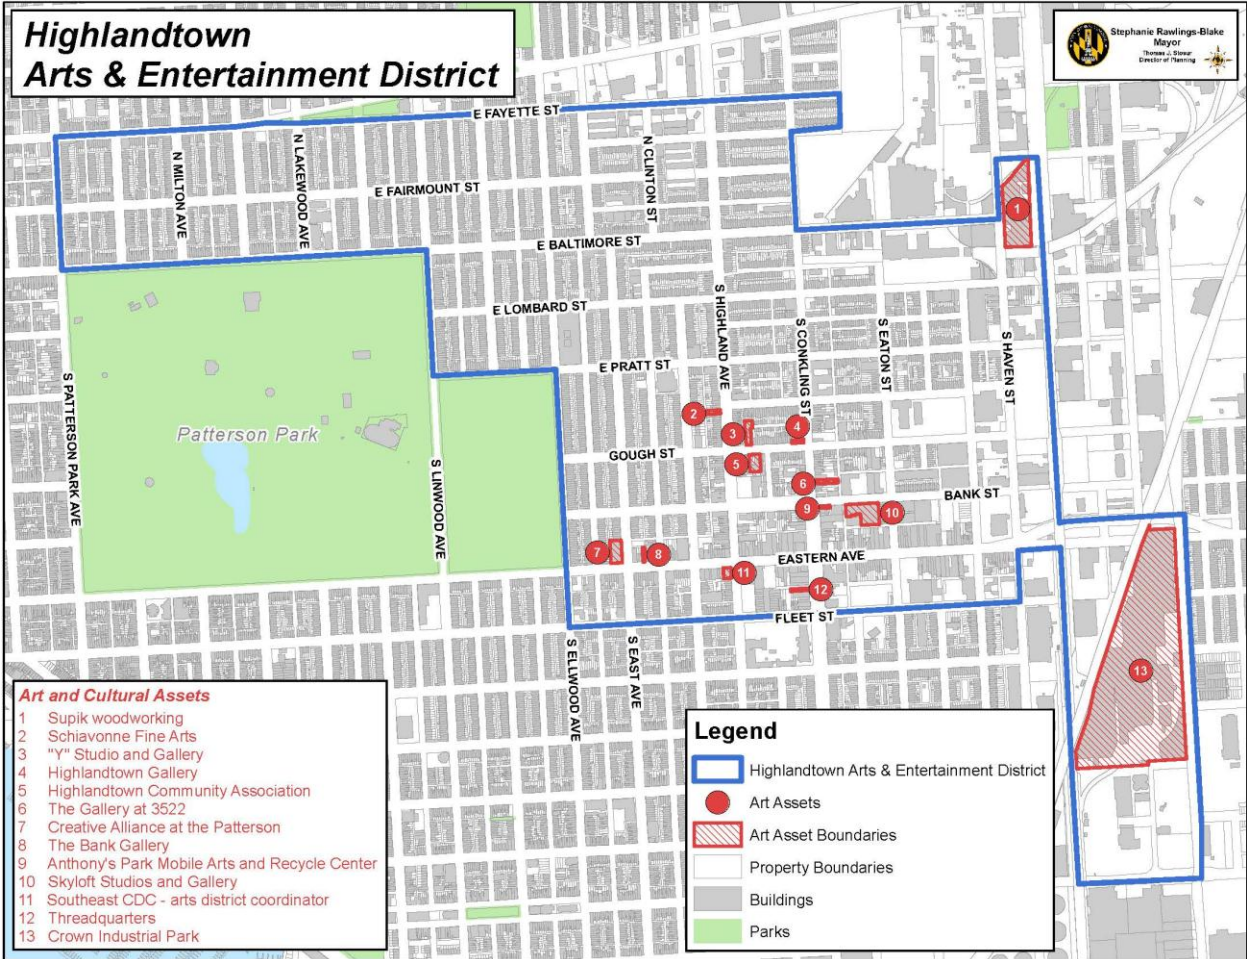

Highlandtown Arts & Entertainment District

Art and Cultural Assets

- 1 Supik woodworking
- 2 Schiavonne Fine Arts
- 3 "Y" Studio and Gallery
- 4 Highlandtown Gallery
- 5 Highlandtown Community Association
- 6 The Gallery at 3522
- 7 Creative Alliance at the Patterson
- 8 The Bank Gallery
- 9 Anthony's Park Mobile Arts and Recycle Center
- 10 Skyloft Studios and Gallery
- 11 Southeast CDC - arts district coordinator
- 12 Threadquarters
- 13 Crown Industrial Park

Legend

- Highlandtown Arts & Entertainment District
- Art Assets
- Art Asset Boundaries
- Property Boundaries
- Buildings
- Parks